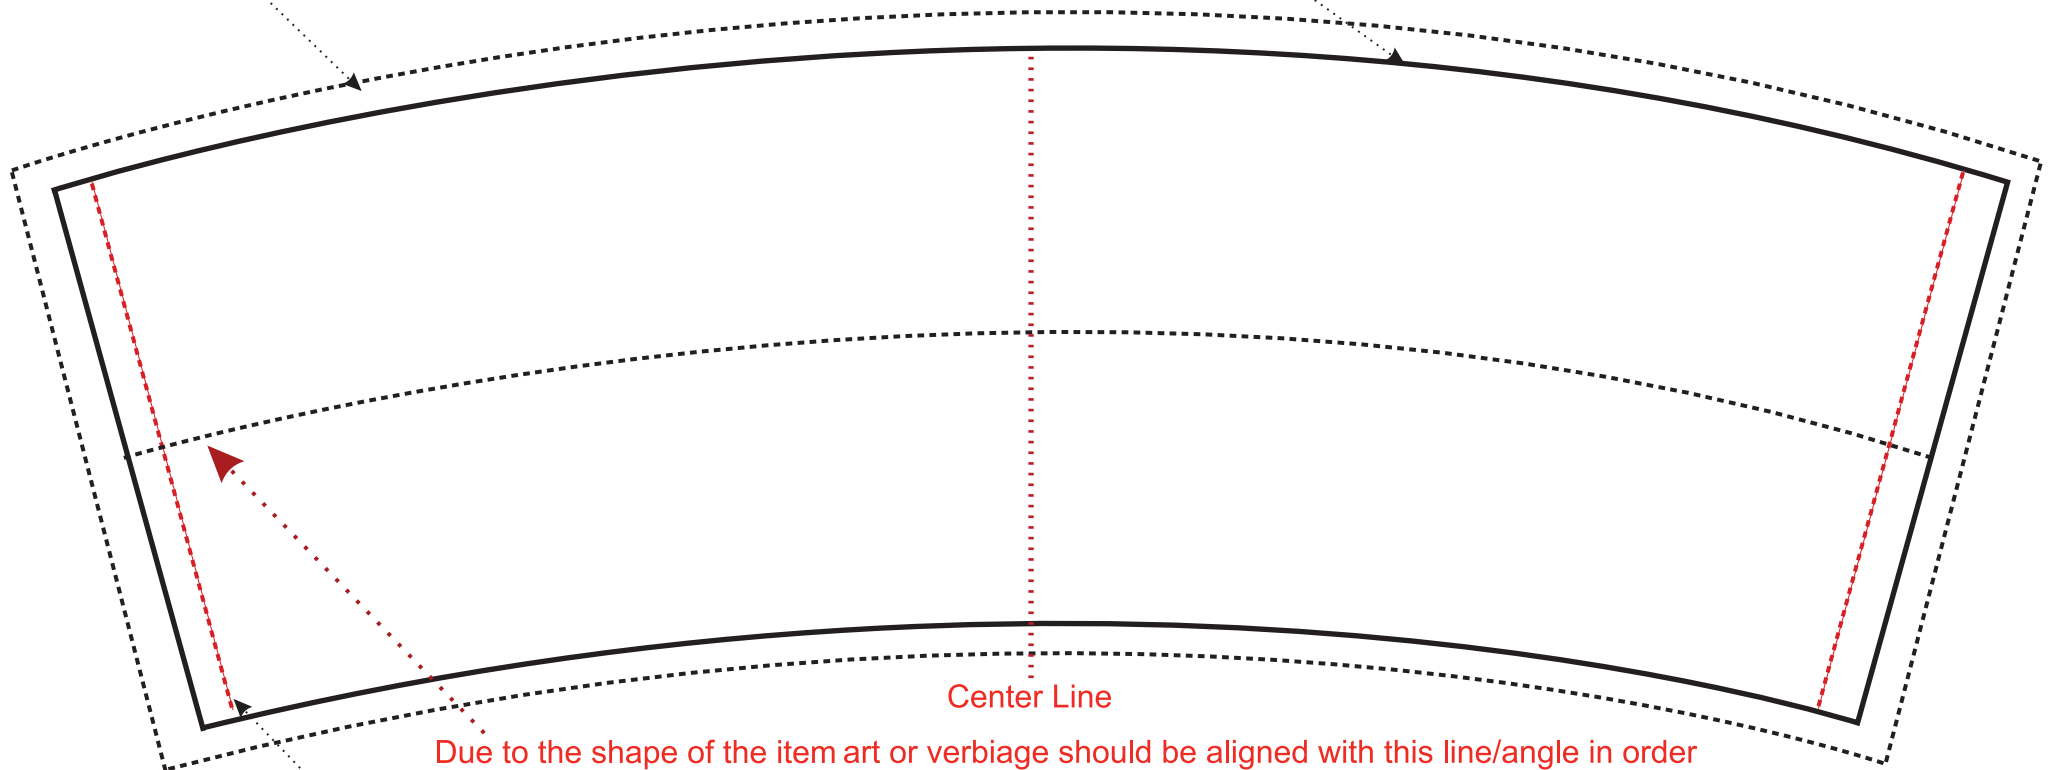

CW4CP - Coffee Wrap Template for 4 Color Dye Sublimation

Red-Full Bleed-Submitted artwork must fill entire area.

Solid Black-Actual product size.

Center Line

Due to the shape of the item art or verbiage should be aligned with this line/angle in order for it to appear straight on the finished product.

Dotted Sew line-Graphics/Verbiage cannot extend pass this line.

DO NOT incorporate any shown lines when submitting artwork. Lines are for information only.