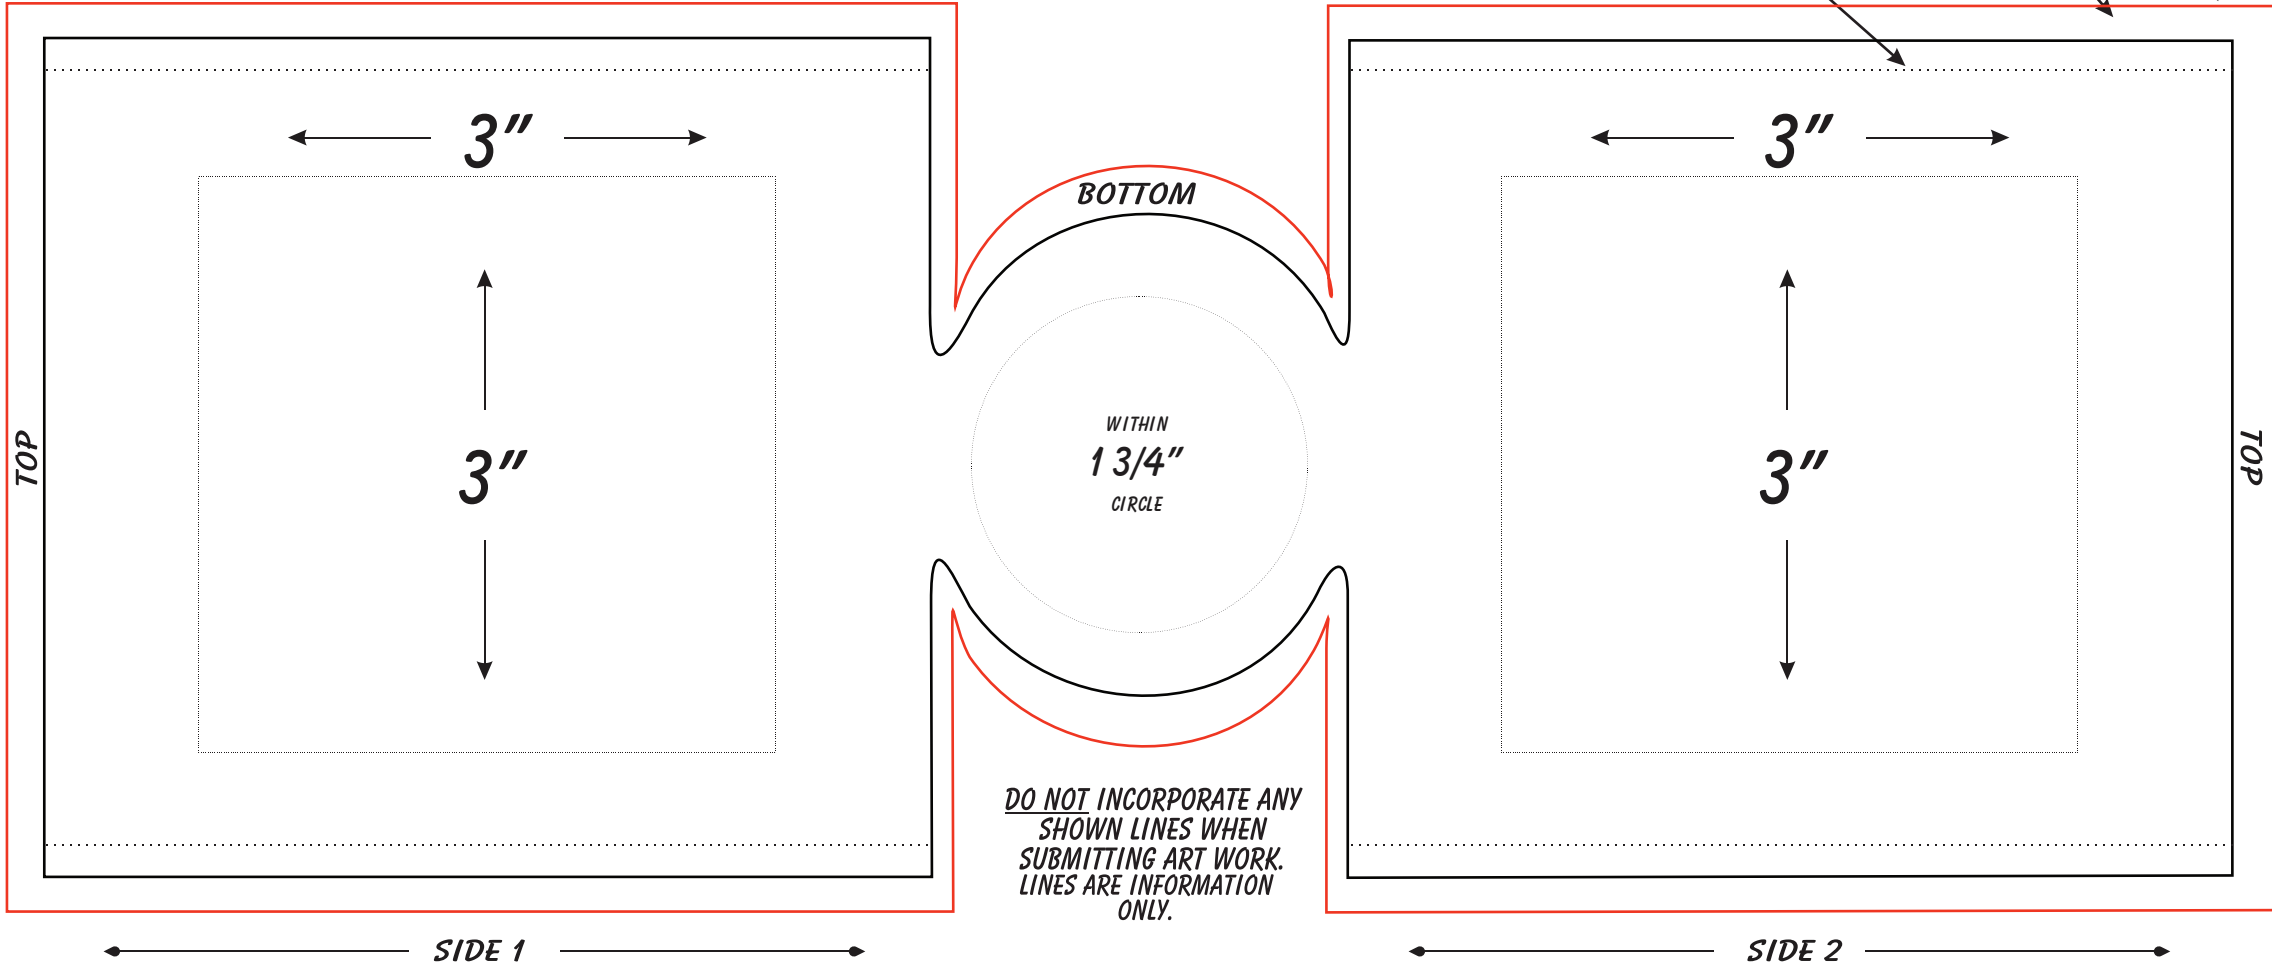

# BFSK4CP - Bottle Frio Sock

for 4 Color Dye Sublimation Printing

**4CP PRINT: GRAPHICS MUST EXTEND PAST THE EDGE. KEEP IMPORTANT GRAPHICS WITHIN DOTTED AREAS. FOR BEST RESULTS DO NOT FLATTEN ART WORK.**

**BLEED: 4CP ART EXTENDS TO HERE**  
**PRODUCT EDGE**  
**SEW LINE: ANY ART BETWEEN HERE AND PRODUCT EDGE BECOMES INVISIBLE. FACTORY NOT RESPONSIBLE FOR GRAPHICS PAST THIS LINE.**

**DO NOT INCORPORATE ANY SHOWN LINES WHEN SUBMITTING ART WORK. LINES ARE INFORMATION ONLY.**