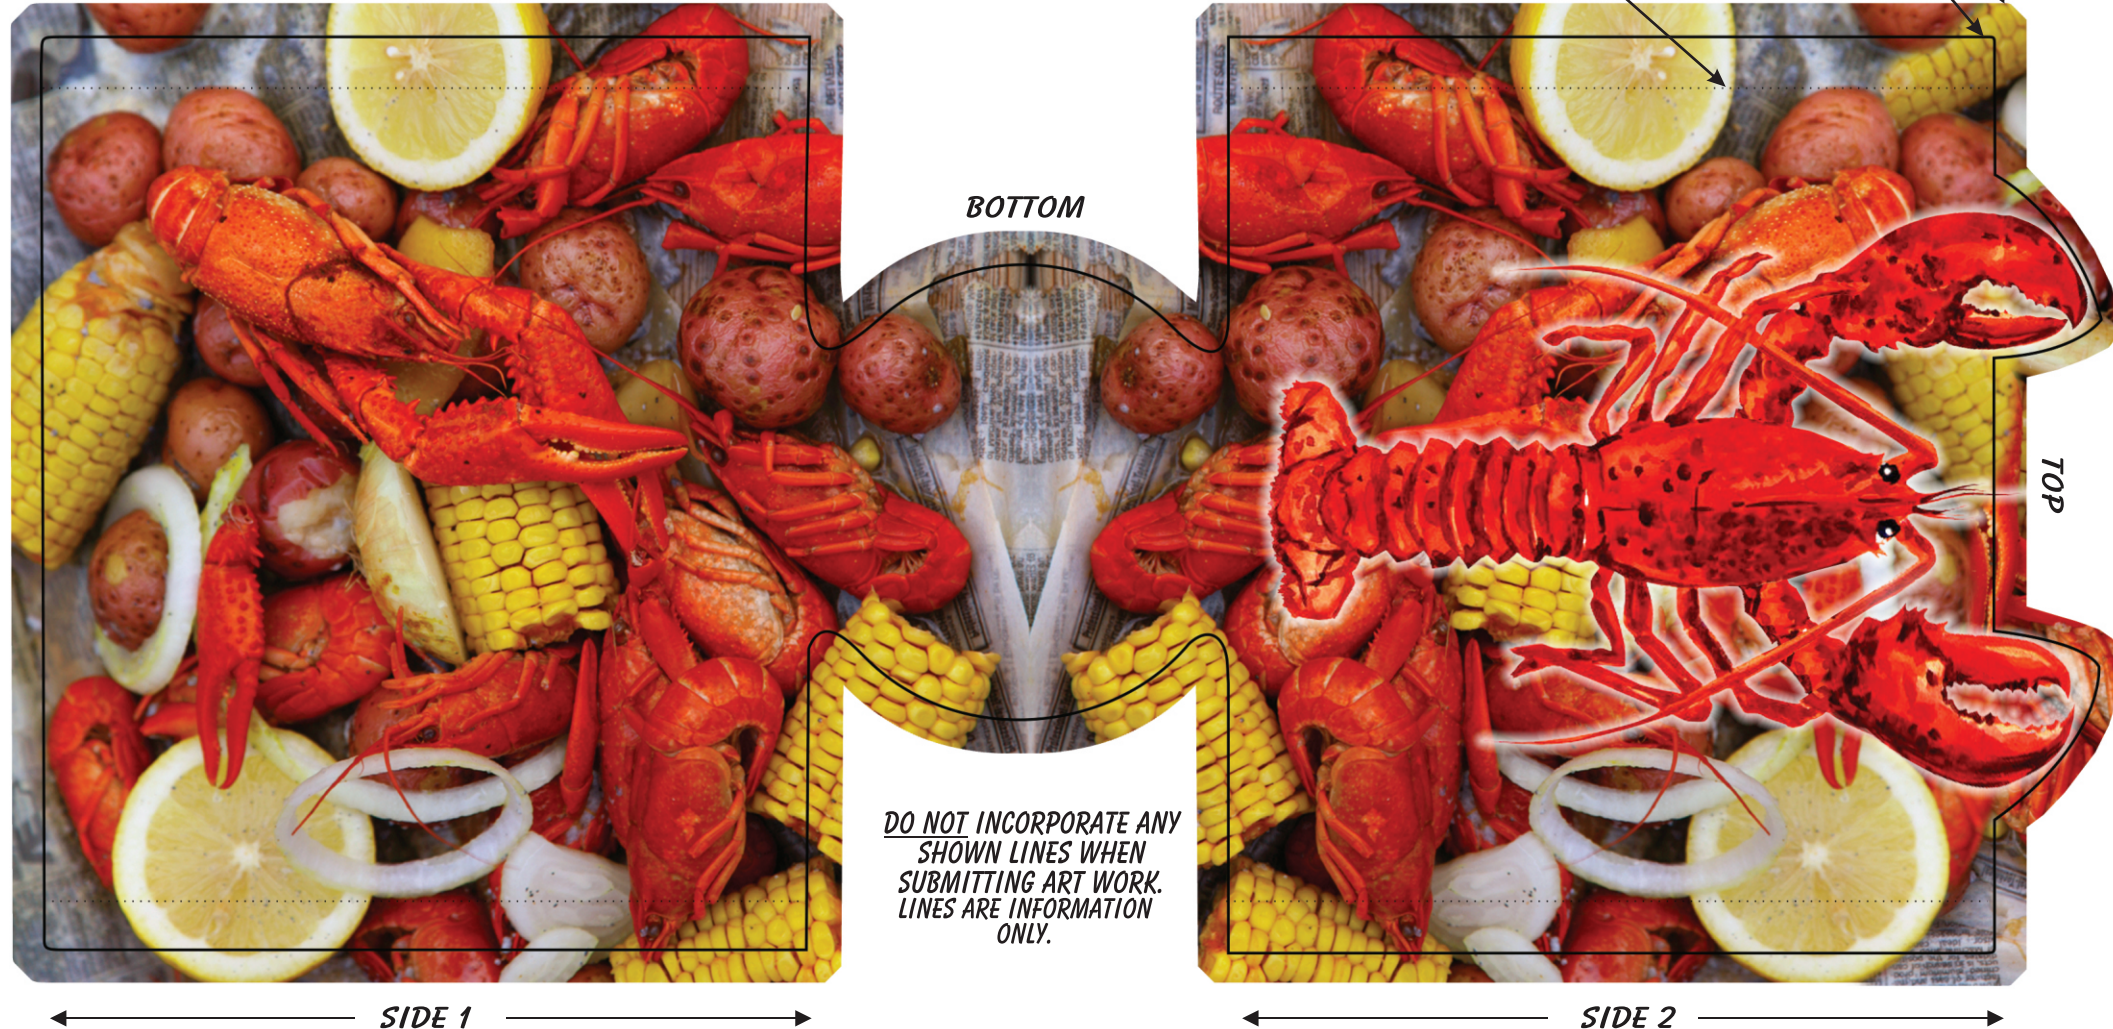

CF-CRAW4CP - Crazy Frio™ Crawfish

for 4 Color Dye Sublimation Printing

4CP PRINT: GRAPHICS MUST EXTEND PAST THE EDGE. KEEP IMPORTANT GRAPHICS WITHIN DOTTED AREAS. FOR BEST RESULTS DO NOT FLATTEN ART WORK.

BLEED: 4CP ART EXTENDS TO HERE

PRODUCT EDGE

SEW LINE: ANY ART BETWEEN HERE AND PRODUCT EDGE BECOMES INVISIBLE. FACTORY NOT RESPONSIBLE FOR GRAPHICS PAST THIS LINE.

DO NOT INCORPORATE ANY SHOWN LINES WHEN SUBMITTING ART WORK. LINES ARE INFORMATION ONLY.

SIDE 1

SIDE 2

STANDARD CRAWFISH BACKGROUND INCLUDED UNLESS OTHERWISE STATED.