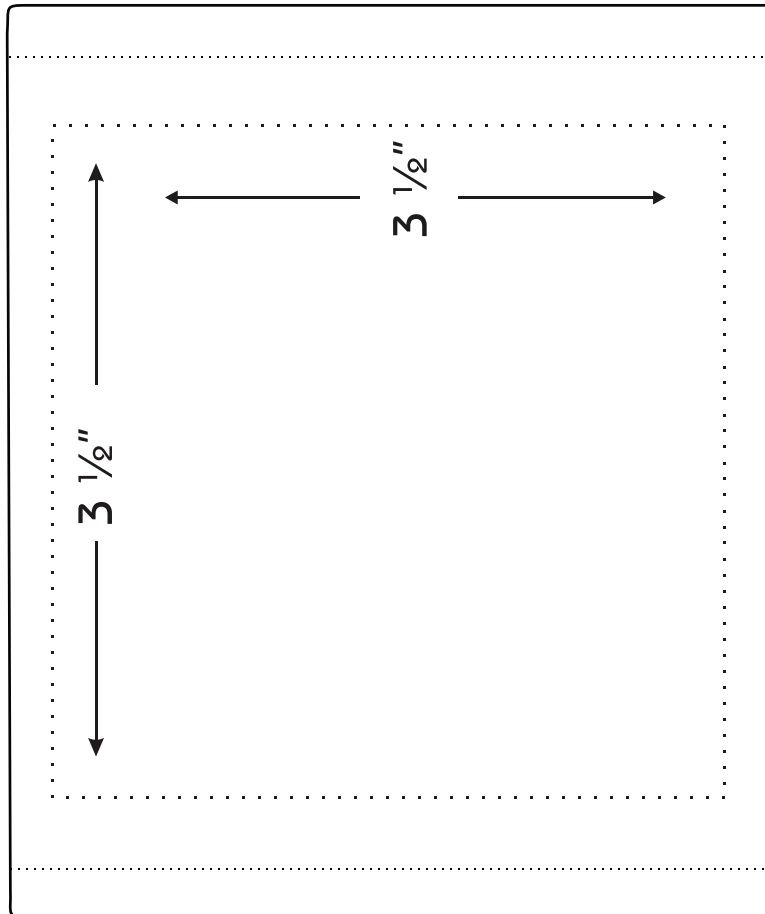

# CF-PAW - Crazy Frio™ Paw

**INSTRUCTIONS:**  
1 OR 2 COLOR PRINT: KEEP GRAPHICS WITHIN  
DOTTED AREAS.

PRODUCT EDGE

SEW LINE: ANY ART BETWEEN  
HERE AND PRODUCT EDGE  
BECOMES INVISIBLE.  
FACTORY NOT RESPONSIBLE  
FOR GRAPHICS PAST THIS  
LINE.

USE OUR PAW PRINT  
IMAGE OR YOURS! JUST  
MAKE SURE IT FITS  
BETWEEN THE PRODUCT  
EDGE AND THE SEW LINES.

DO NOT INCORPORATE ANY  
SHOWN LINES WHEN  
SUBMITTING ART WORK.  
LINES ARE INFORMATION  
ONLY.