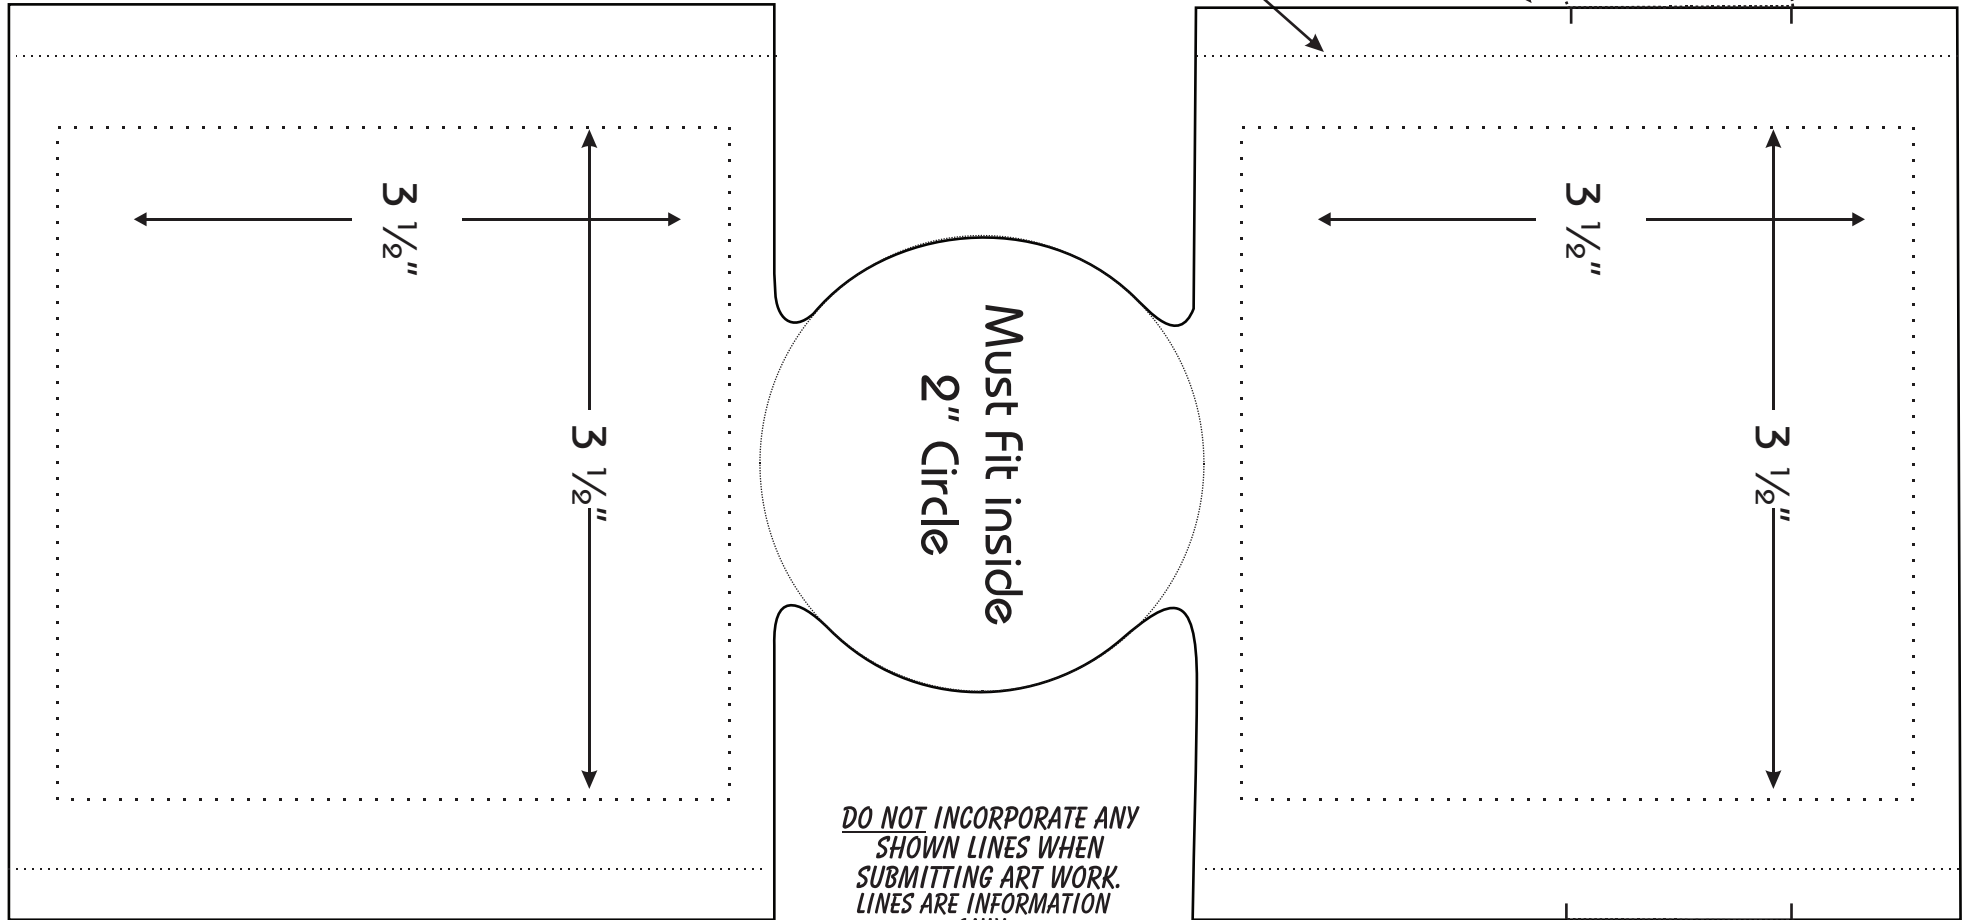

CF2-MUSC - Crazy Frio™ Muscle Man

INSTRUCTIONS:
1 OR 2 COLOR PRINT: KEEP GRAPHICS WITHIN
DOTTED AREAS.

**SEW LINE: ANY ART BETWEEN
HERE AND PRODUCT EDGE
BECOMES INVISIBLE.
FACTORY NOT RESPONSIBLE
FOR GRAPHICS PAST THIS
LINE.**

PRODUCT EDGE

**DO NOT INCORPORATE ANY
SHOWN LINES WHEN
SUBMITTING ART WORK.
LINES ARE INFORMATION
ONLY.**