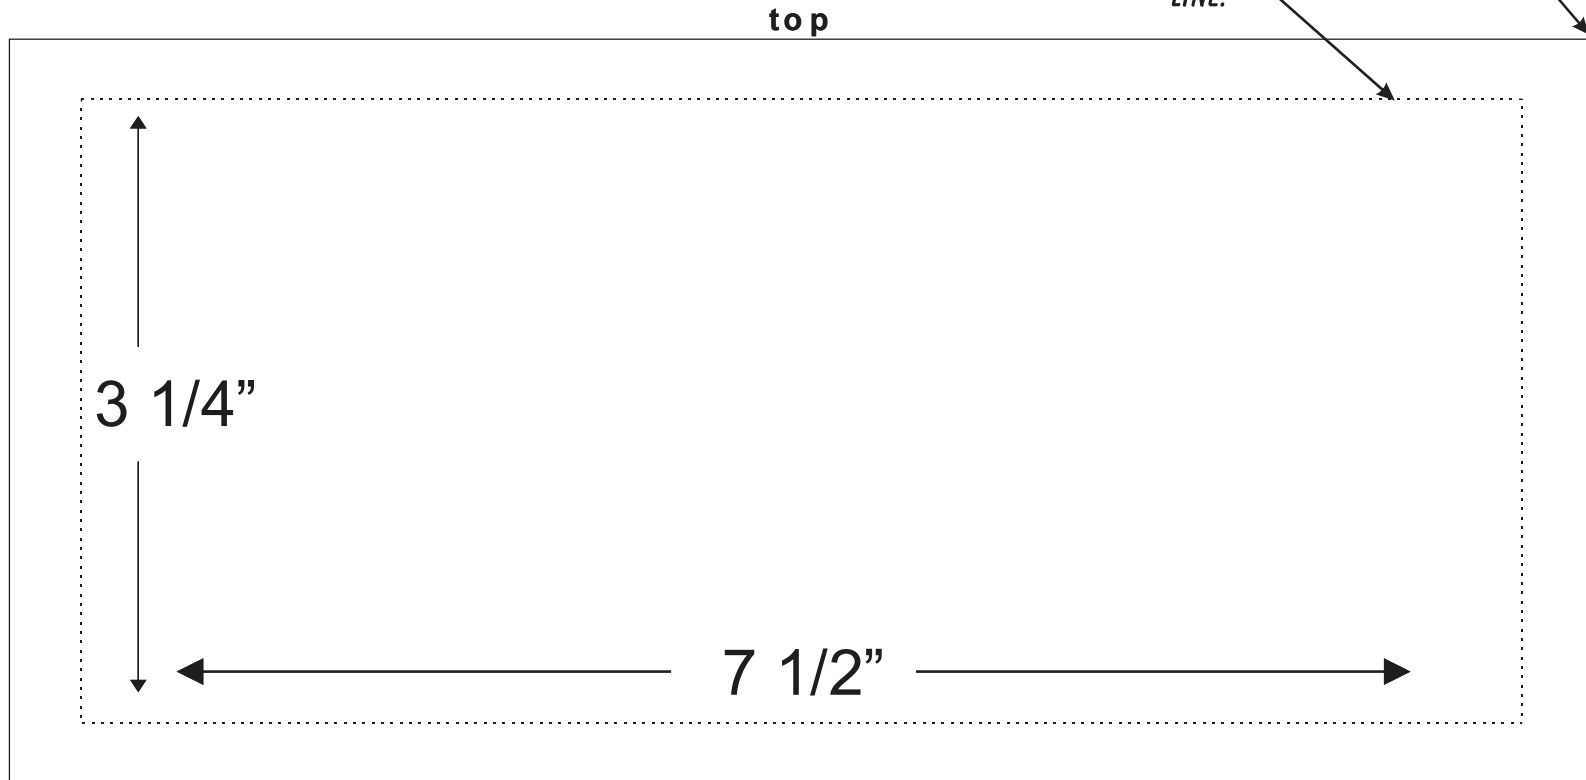

HSW - Handi Scuba Wrap

INSTRUCTIONS:
1 OR 2 COLOR PRINT: KEEP GRAPHICS WITHIN
DOTTED AREAS.

SEW LINE: ANY ART BETWEEN
HERE AND PRODUCT EDGE
BECOMES INVISIBLE.
FACTORY NOT RESPONSIBLE
FOR GRAPHICS PAST THIS
LINE.

PRODUCT EDGE

DO NOT INCORPORATE ANY
SHOWN LINES WHEN
SUBMITTING ART WORK.
LINES ARE INFORMATION
ONLY.

bottom