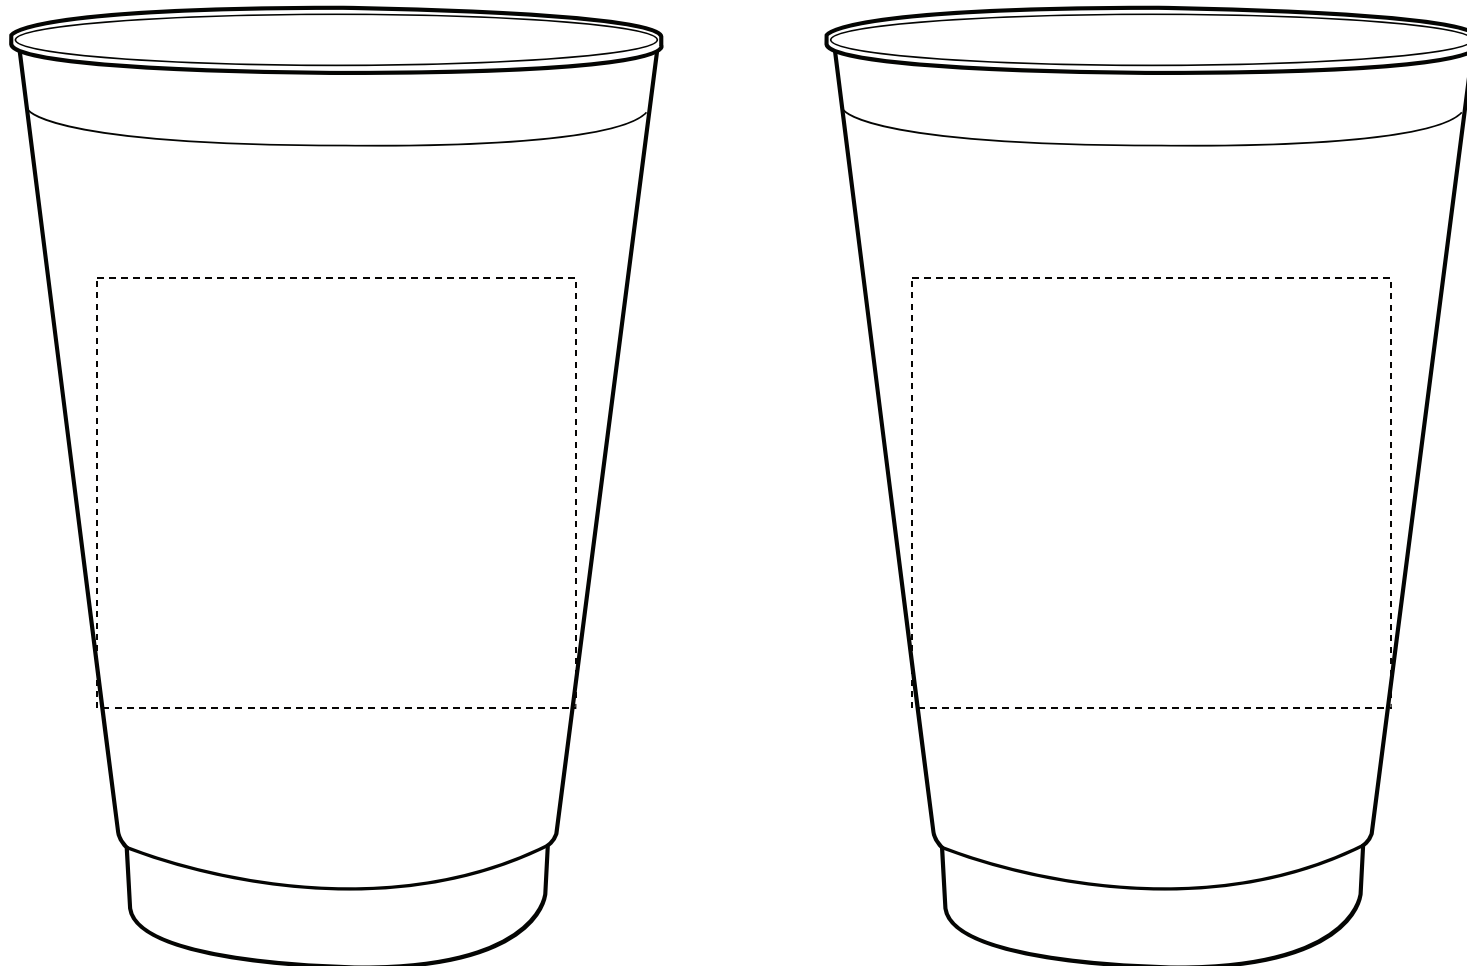

# 10FF - 10oz. Frost-Flex Tumbler

# 10FF

2 1/4" H x 2 1/2" W

**INSTRUCTIONS:**

**1 COLOR PRINT: KEEP GRAPHICS WITHIN  
DOTTED AREAS.**

**DO NOT INCORPORATE ANY  
SHOWN LINES WHEN  
SUBMITTING ART WORK.  
LINES ARE INFORMATION  
ONLY.**