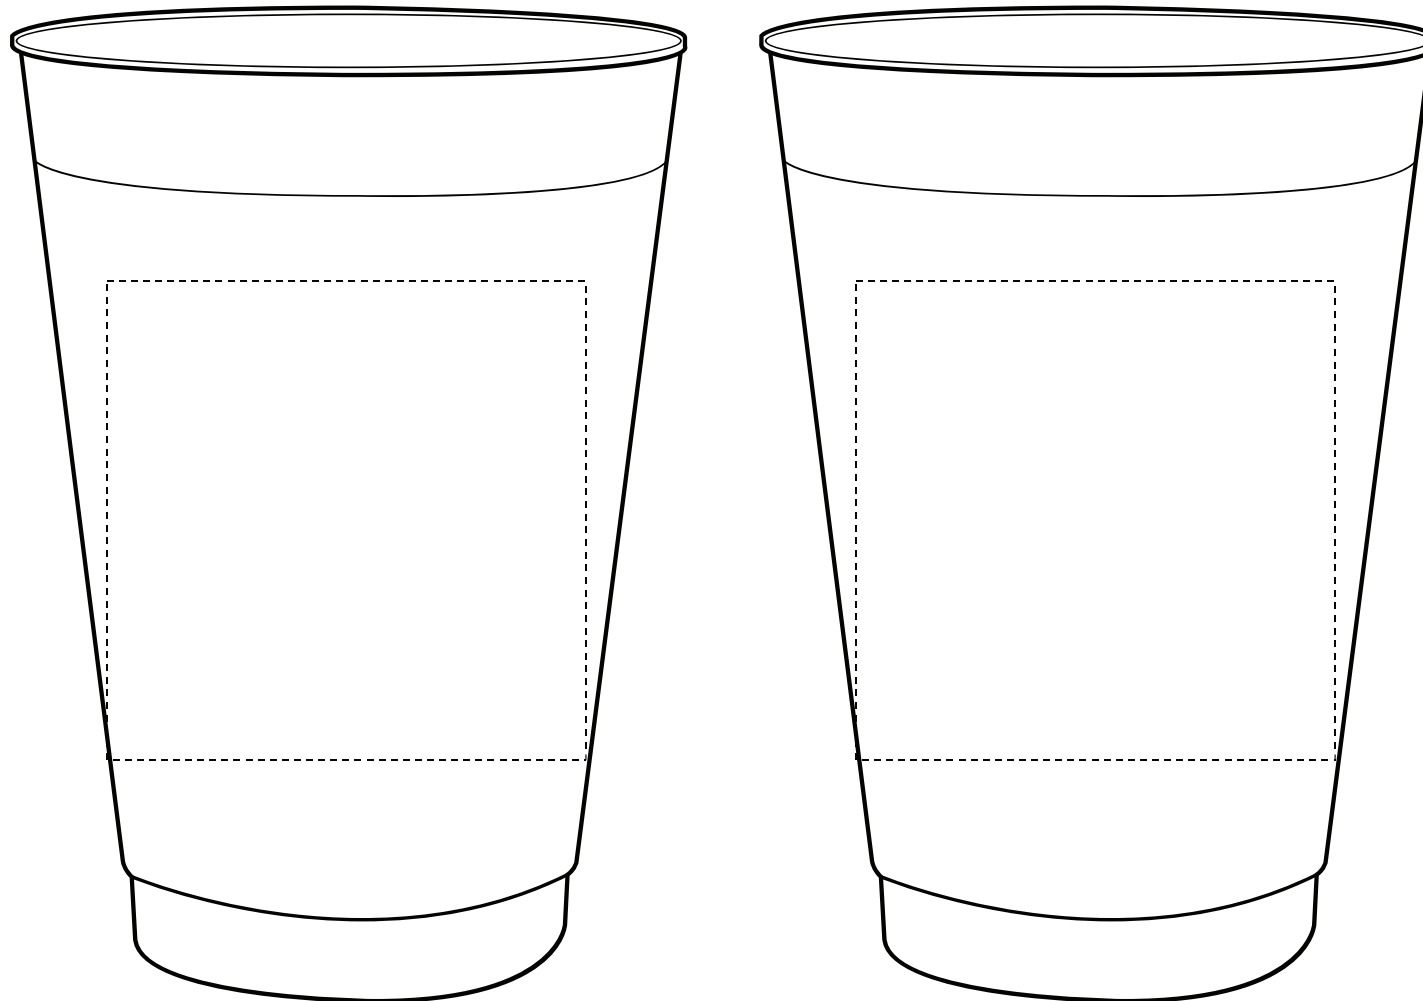

12FF - 12oz. Frost-Flex Tumbler

12FF

2 1/2" H x 2 1/2" W

INSTRUCTIONS:

**1 COLOR PRINT: KEEP GRAPHICS WITHIN
DOTTED AREAS.**

**DO NOT INCORPORATE ANY
SHOWN LINES WHEN
SUBMITTING ART WORK.
LINES ARE INFORMATION
ONLY.**