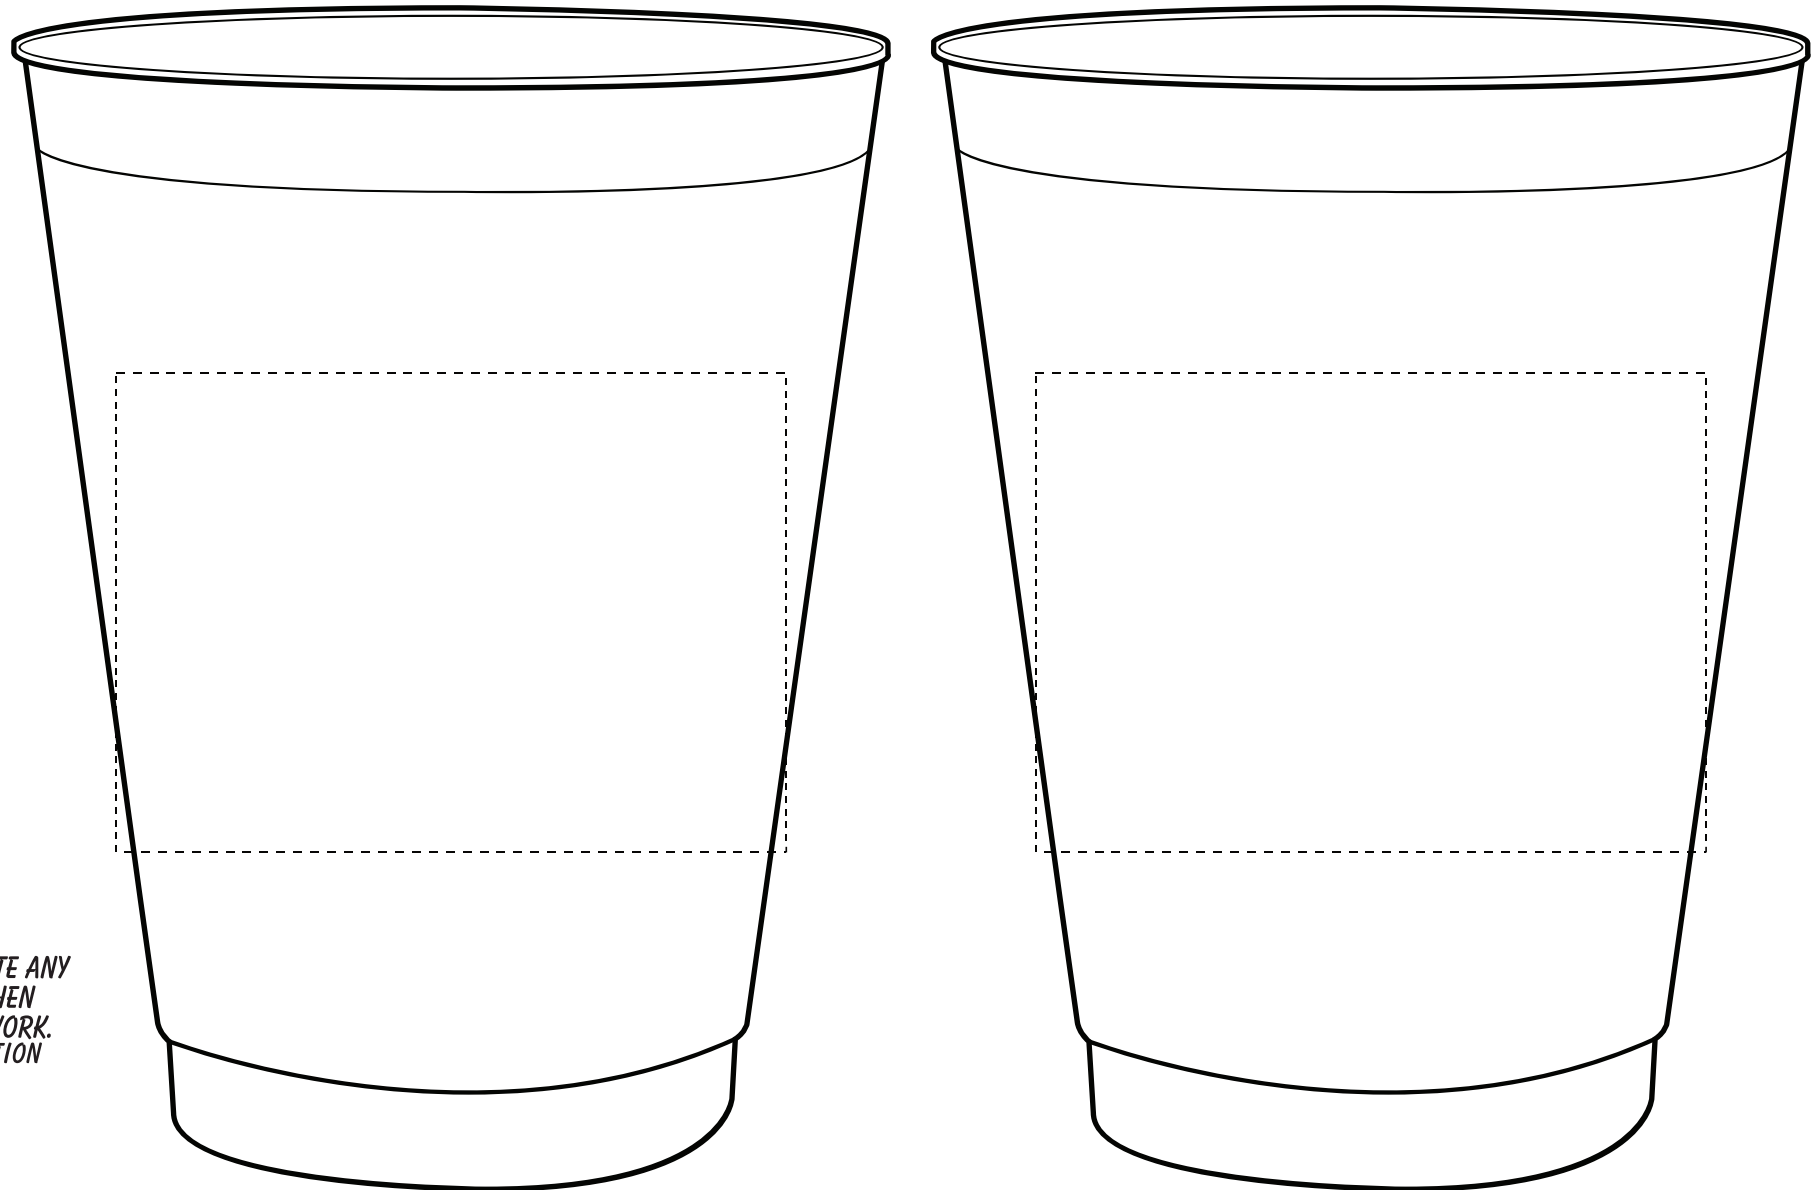

# 16FF - 16oz. Frost-Flex Tumbler

# 16FF

2 1/2" H x 3 1/2" W

**INSTRUCTIONS:**  
1 COLOR PRINT: KEEP GRAPHICS WITHIN  
DOTTED AREAS.

**DO NOT INCORPORATE ANY  
SHOWN LINES WHEN  
SUBMITTING ART WORK.  
LINES ARE INFORMATION  
ONLY.**