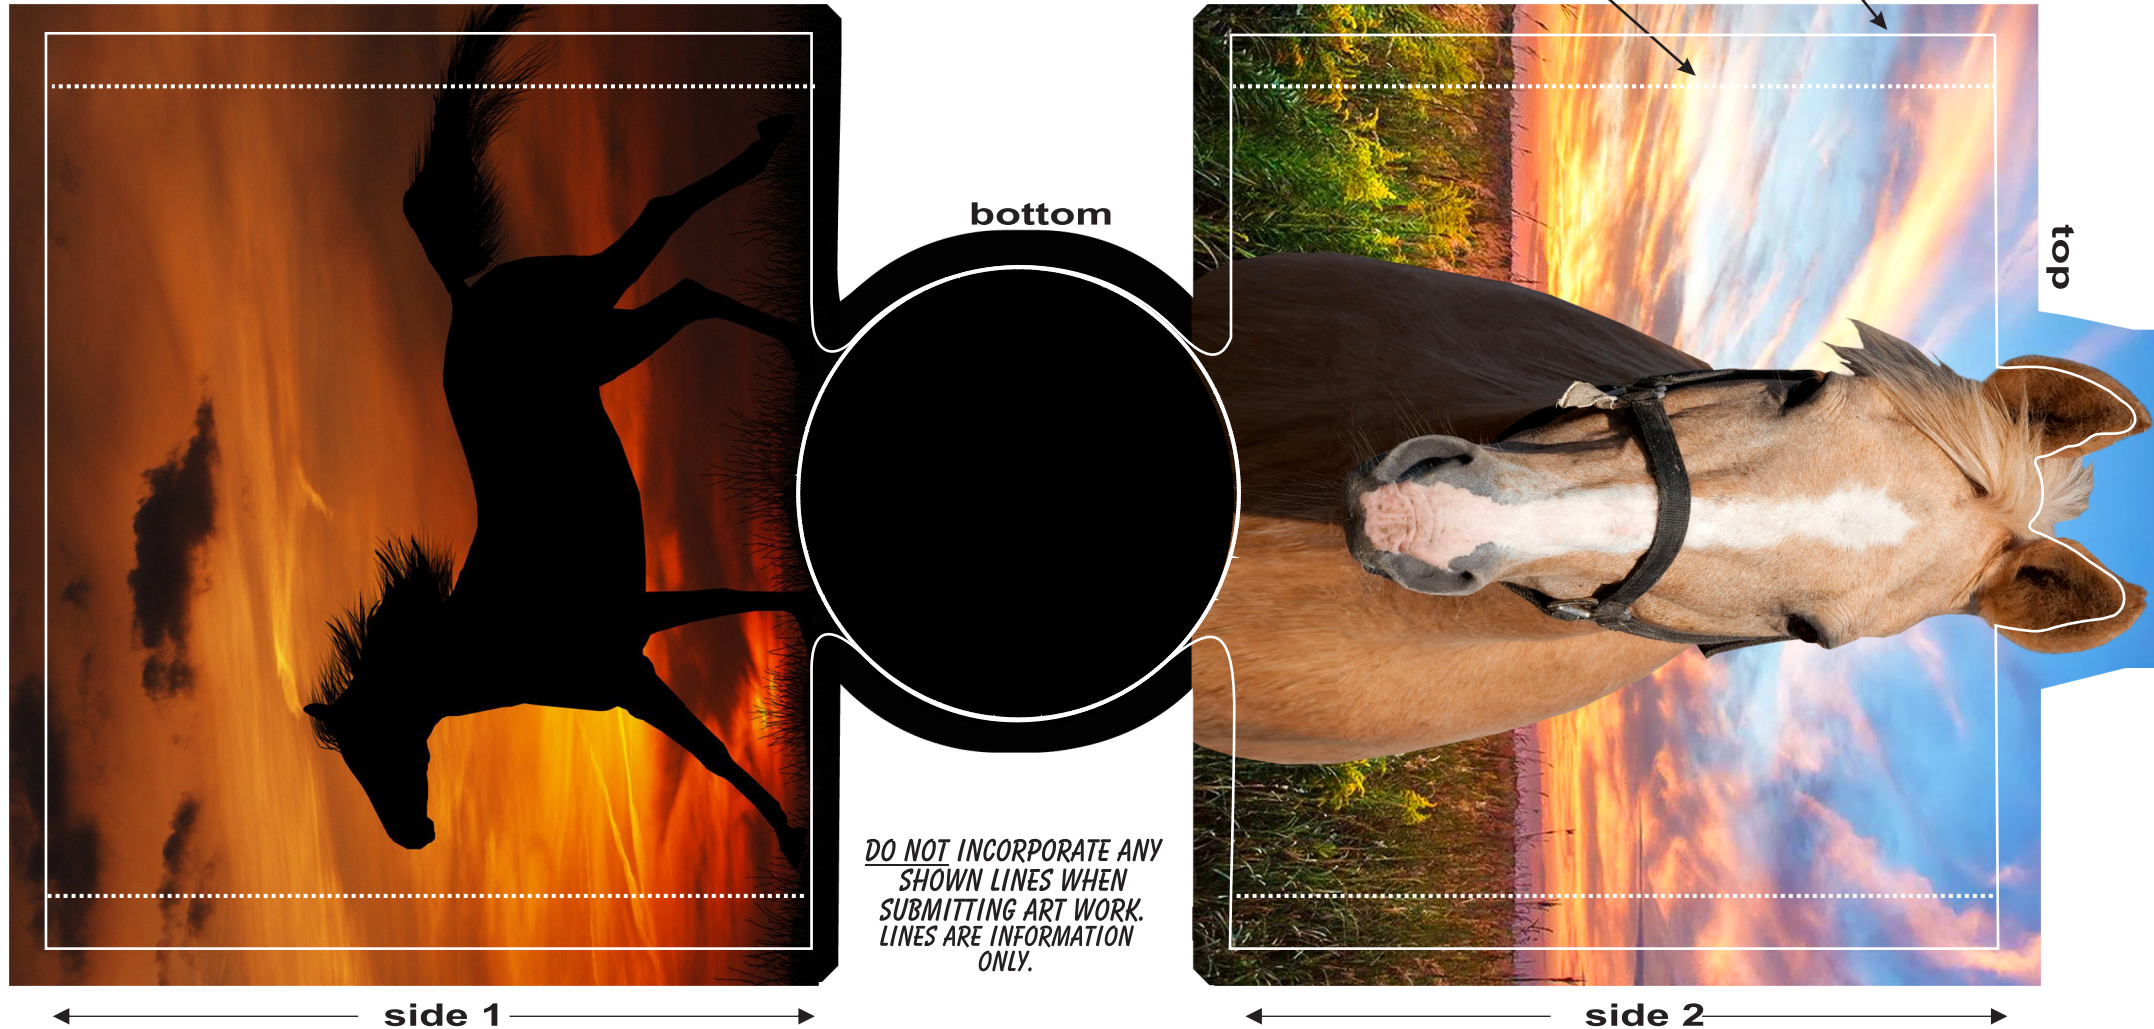

# CF-HORS4CP - Crazy Frio™ Horse Template

for 4-Color Process Dye Sublimation printing

**4CP PRINT: GRAPHICS MUST EXTEND PAST THE EDGE. KEEP IMPORTANT GRAPHICS WITHIN DOTTED AREAS. FOR BEST RESULTS DO NOT FLATTEN ART WORK.**

**PRODUCT EDGE**

**SEW LINE: ANY ART BETWEEN HERE AND PRODUCT EDGE BECOMES INVISIBLE. FACTORY NOT RESPONSIBLE FOR GRAPHICS PAST THIS**

**DO NOT INCORPORATE ANY SHOWN LINES WHEN SUBMITTING ART WORK. LINES ARE INFORMATION ONLY.**